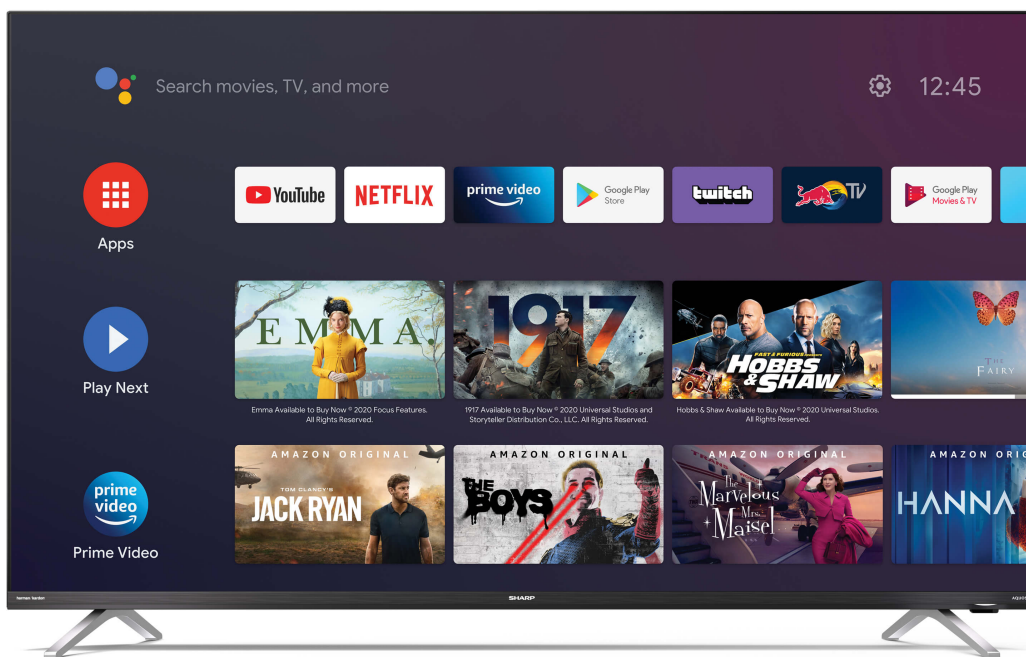

50DN3EA
Ref: 4T-C50DN3EM2AB

50" 4K ULTRA HD ANDROID TV™

The 50DN3EA is a 4K Ultra High Definition Frameless LED Android TV™ with exceptional multimedia functionality.

Frameless

androidtv

harman / kardon

Chromecast built-in

HIGHLIGHTS

4K Ultra HD Android TV™

HDR (High Dynamic Range)

Screen Size 126 cm (50")

Dolby Vision™ - cinema-inspired HDR

Dolby Atmos® - full 360° sound experience

HARMAN/KARDON® Speaker System

The Google Assistant